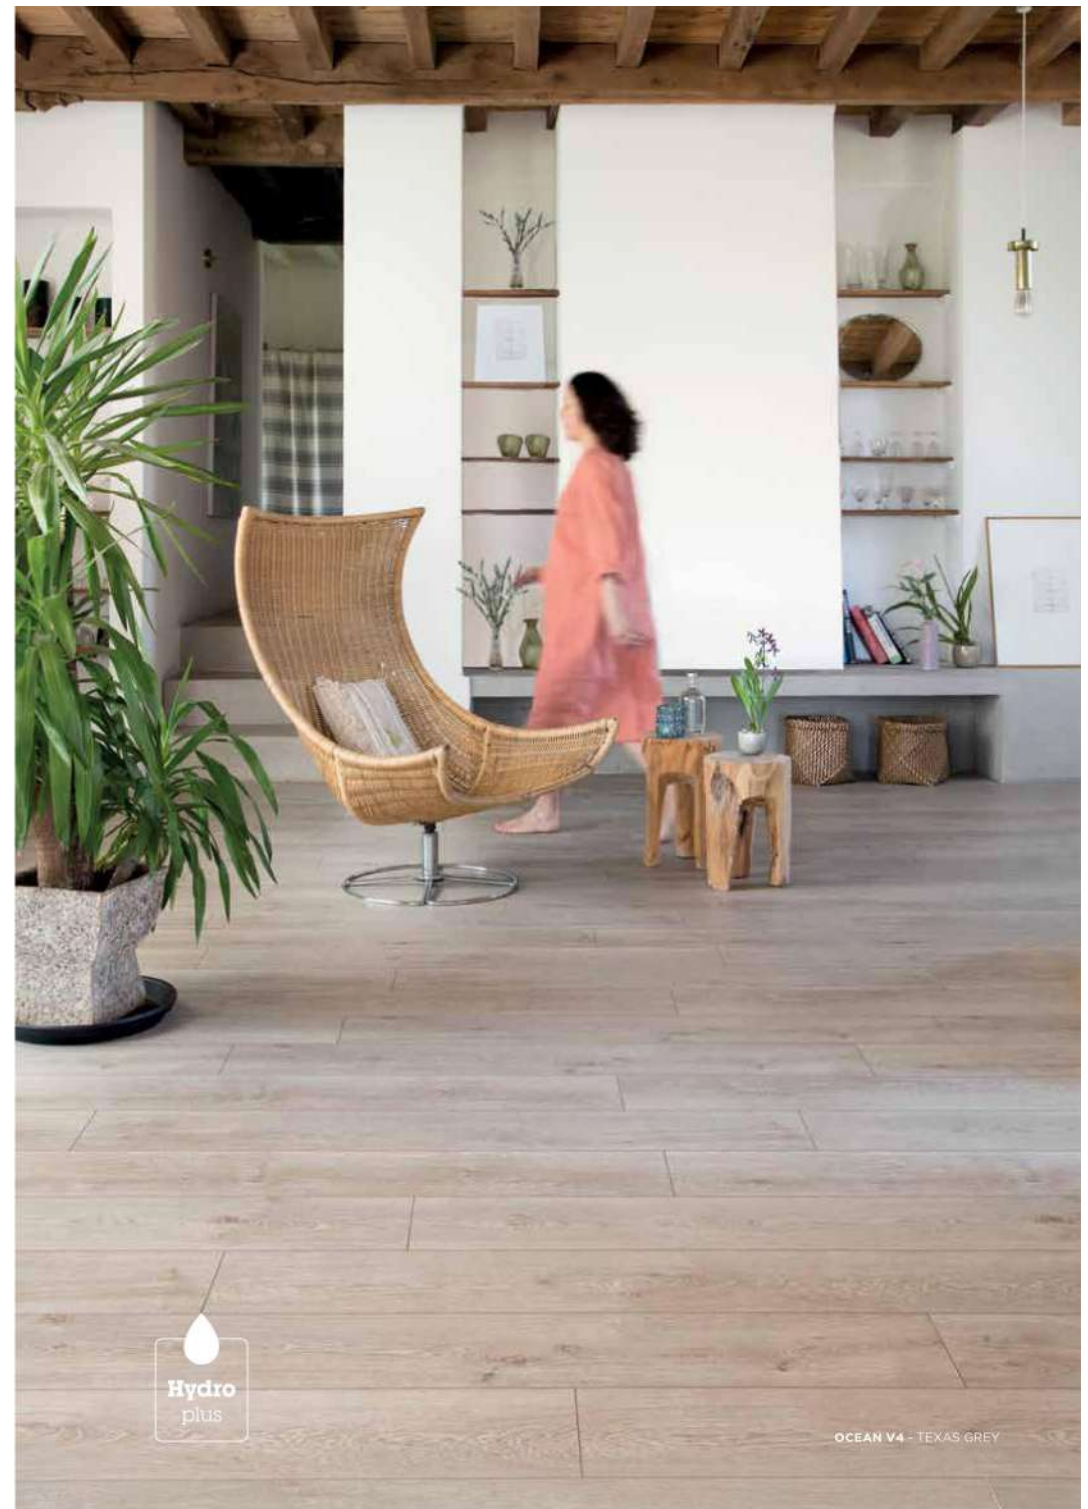

1, 2, 3. ROCK, PAPER, WOOD
WHERE STONE MEETS PLANK